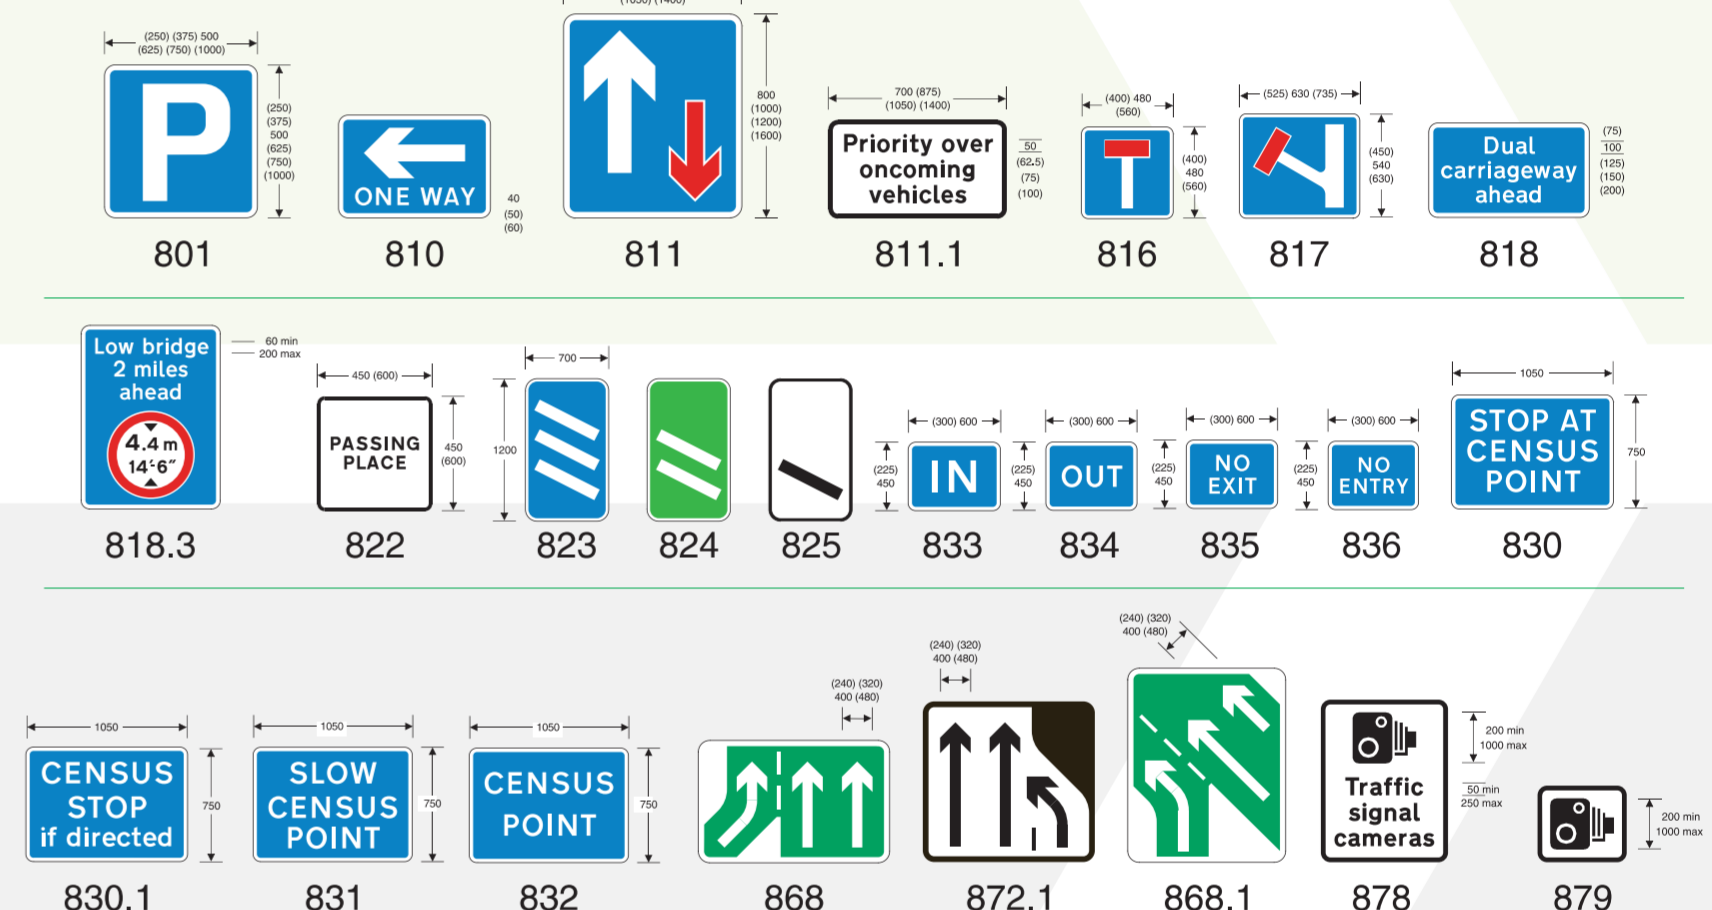

Warning Signs

Rail, Tram, Bus & Cycleway Signs

LIMELIGHT Signs

t: 01706 873866
e: sales@limelightsigns.co.uk

Misc. Informatory Signs

Regulatory Signs