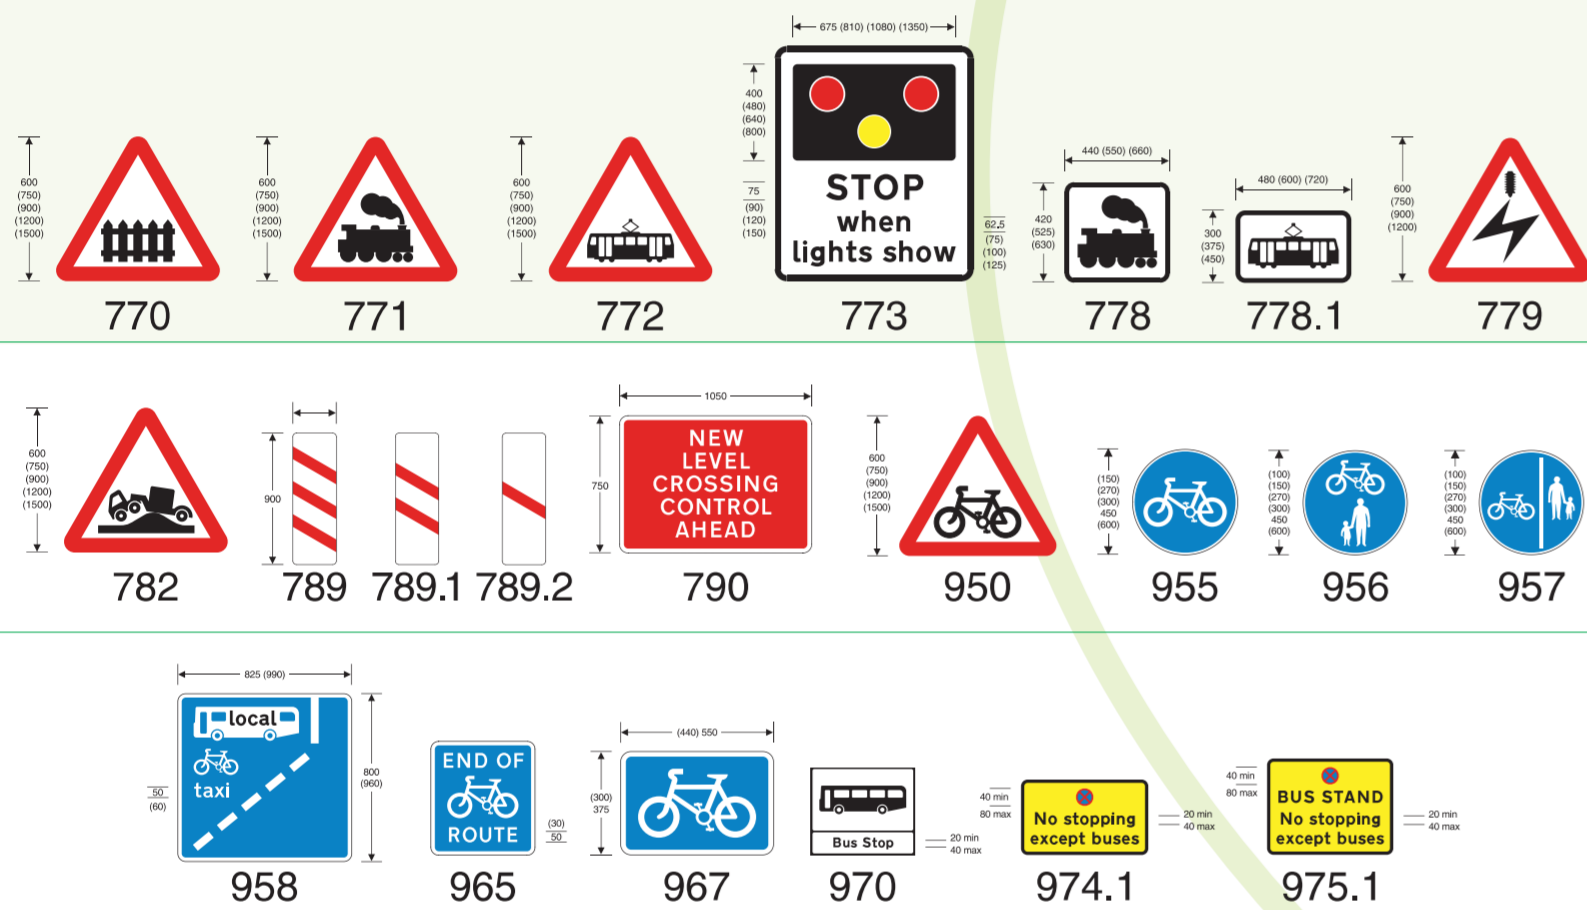

Warning Signs

Rail, Tram, Bus & Cycleway Signs

LIMELIGHT Signs

t: 01706 873866
e: sales@limelightsigns.co.uk

Misc. Informatory Signs

Regulatory Signs