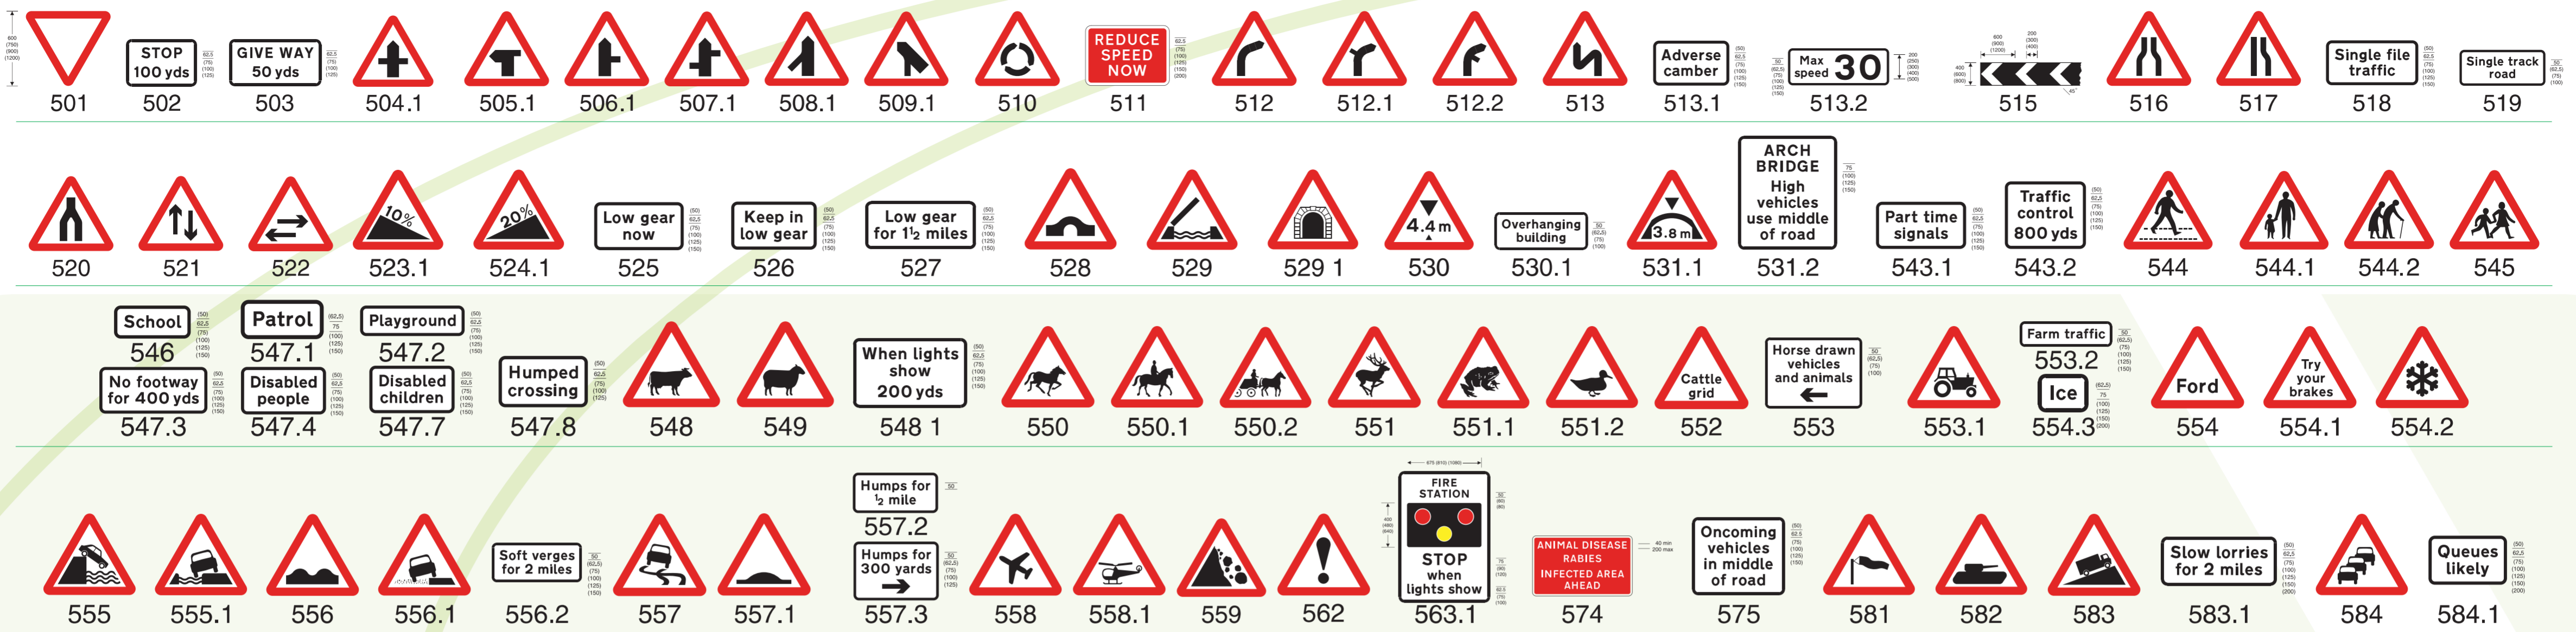

Warning Signs

Rail, Tram, Bus & Cycleway Signs

LIMELIGHT Signs

t: 01706 873866
e: sales@limelightsigns.co.uk

Misc. Informatory Signs

Regulatory Signs